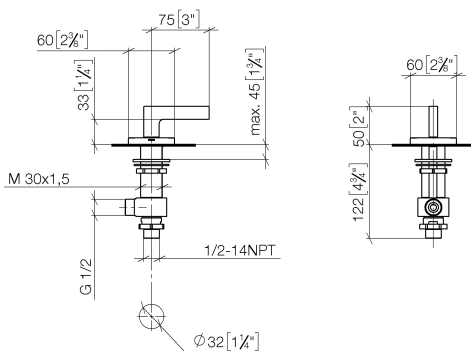

## Bathtub - CL.1

Deck valve counter-clockwise closing cold - polished chrome

Article number: 20 000 716-00

- 1-1/4" hole diameter
- Flange 2-3/8" x 2-3/8"

## Dimensional drawing

mm [inches]

## Bathtub - CL.1

Deck valve counter-clockwise closing cold - polished chrome

Article number: 20 000 716-00

All dimensions in mm / inch = mm x 0,0394

### Spare parts list

Number	Item Number	Designation	Number of units
1	90 20 70 057 01-00	handle ( cold )	1
2	04 17 11 058 32 90	side panel	1
3	90 90 03 132 00 90	top	1
4	04 23 10 032 78 90	fixing set	1
5	04 17 11 023 10 90	distributor	1
6	09 30 11 059 90	disc	1
7	09 23 10 012 90	nut	1