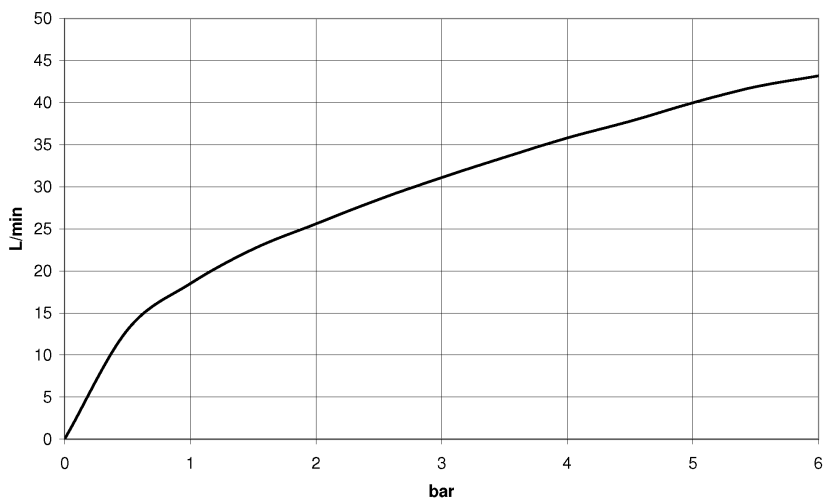

## Dimensional drawing

mm [inches]

## Bathtub - CL.1

Deck valve counter-clockwise closing cold - polished chrome

Article number: 20 000 716-00

All dimensions in mm / inch = mm x 0,0394

### Flow rate chart